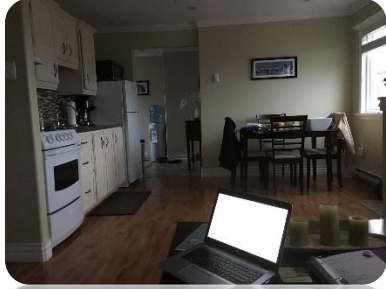

Annie's Landing 1 bedroom Suite & 2 bedroom Suite
<https://www.annieslanding.ca/>