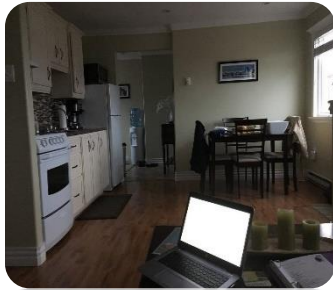

Annie's Landing 1 bedroom Suite & 2 bedroom Suite
<https://www.annieslanding.ca/>